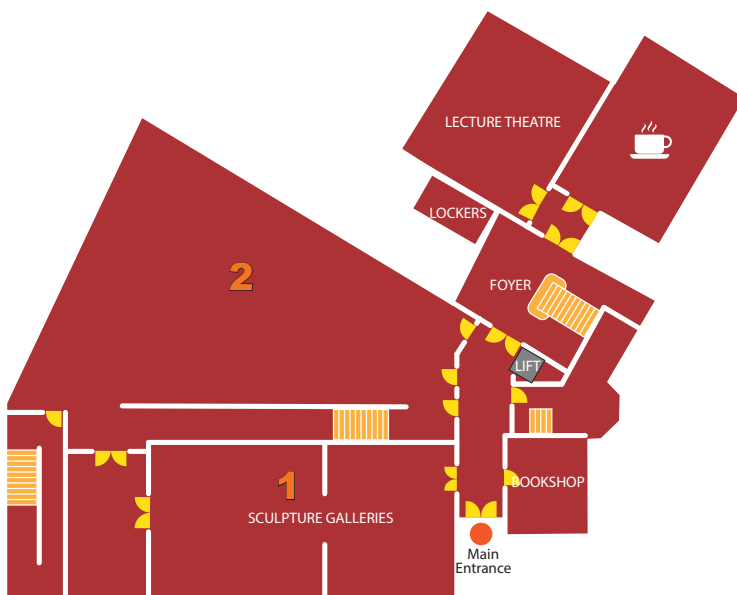

# Gallery Exhibition Map

## Second Floor

Please note this floor closes daily at 4:45pm

- 11** WATERCOLOUR ROOM  
*Stampa Ora / Print Now*  
 Until 18 August
- 10** MODERN GALLERIES  
*Under the Goldie Fish - Views of Cork from the Collection*  
 Until 19 August

## First Floor

Please note this floor closes daily at 4:45pm

- 9** SCREENING ROOM  
 Closed
- 8** HARRY CLARKE ROOM  
*A selection of Watercolours and Stained Glass*  
 Ongoing
- 7** COOPER PENROSE ROOMS  
*Cooper Penrose Collection*  
 Ongoing
- 6** LONG ROOM  
*Heroes & Villains*  
 Ongoing
- 5** GIBSON CENTRAL CABINET  
*Heroes & Villains*  
 Ongoing
- 4** GIBSON GALLERIES  
*Heroes & Villains*  
 Ongoing

## Ground Floor

- 3** UPPER GALLERY  
 Closed until 13 July  
 De-installation and Installation of new exhibition
- 2** LOWER GALLERY  
 Closed until 13 July  
 De-installation and Installation of new exhibition
- 1** SCULPTURE GALLERIES  
*Classical and Neo-Classical Works, Canova Casts, John Hogan and Maud Cotter*