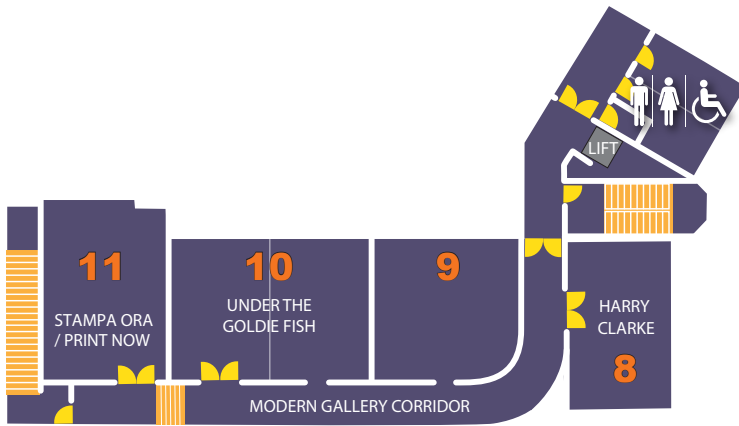

# Gallery Exhibition Map

## Second Floor

Please note this floor closes daily at 4:45pm

- 11** WATERCOLOUR ROOM  
*Stampa Ora / Print Now*  
 Until 18 August
- 10** MODERN GALLERIES  
*Under the Goldie Fish - Views of Cork from the Collection*  
 Until 19 August

## First Floor

Please note this floor closes daily at 4:45pm

- 9** SCREENING ROOM  
 Closed
- 8** HARRY CLARKE ROOM  
*A selection of Watercolours and Stained Glass*  
 Ongoing
- 7** COOPER PENROSE ROOMS  
*Cooper Penrose Collection*  
 Ongoing
- 6** LONG ROOM  
*Heroes & Villains*  
 Ongoing
- 5** GIBSON CENTRAL CABINET  
*Heroes & Villains*  
 Ongoing
- 4** GIBSON GALLERIES  
*Heroes & Villains*  
 Ongoing

## Ground Floor

- 3** UPPER GALLERY  
 Closed until 13 July  
 De-installation and Installation of new exhibition
- 2** LOWER GALLERY  
 Closed until 13 July  
 De-installation and Installation of new exhibition
- 1** SCULPTURE GALLERIES  
*Classical and Neo-Classical Works, Canova Casts, John Hogan and Maud Cotter*